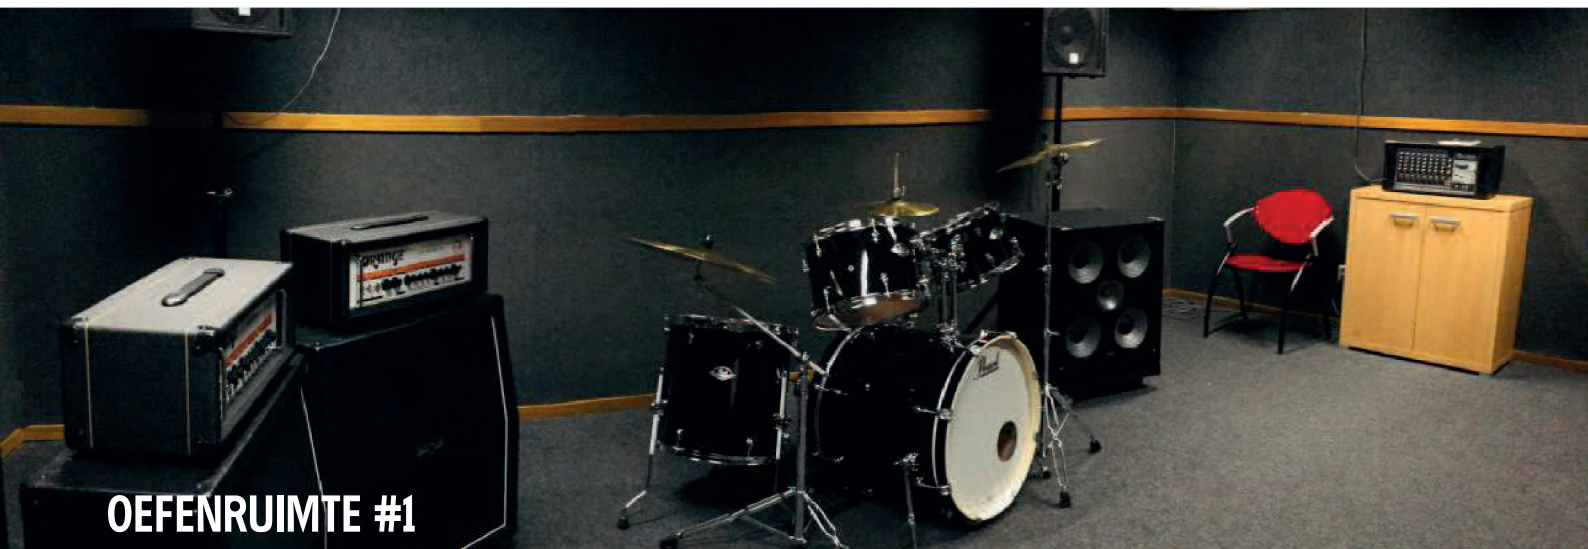

KELDER

OEFENRUIMTE#1

GELUIDSSYSTEM

8 Kanaals Mixer
2x Speaker + stands + speakerkabel
2x Mics + storageboxes
+ stands + mic clips + XLR-kabels

BASS VERSTERKER

Hartke LH500 top
+ Harley Benton cabinet 2x

GUITAR VERSTERKER

Orange Crush Pro 120
+ Harley Benton cabinet

DRUMKIT

Pearl: Bassdrum, 2x Tom, Floortom, Snare
Sabian: Crash symbal, Ride symbal, Hi-hat
All includes stands, pedals, felts, clutch, bolts

OEFENRUIMTE#2

GELUIDSSYSTEM

8 Kanaals Mixer
2x Speaker + stands + speakerkabel
2x Mics + storageboxes + stands
+ mic clips + XLR-kabels

DRUMSTEL

BASVERSTERKER

GITAARVERSTERKERS

Pearl Export EX (no cymbals – no hihat)
Hartke HA3500 (350W)
Fender Ultra Chorus (130W)
Fender Princeton Chorus (125W)

INFO & BOEKINGEN

WWW.HETPODIUM.NL/OEFENRUIMTES

OEFENRUIMTE #1